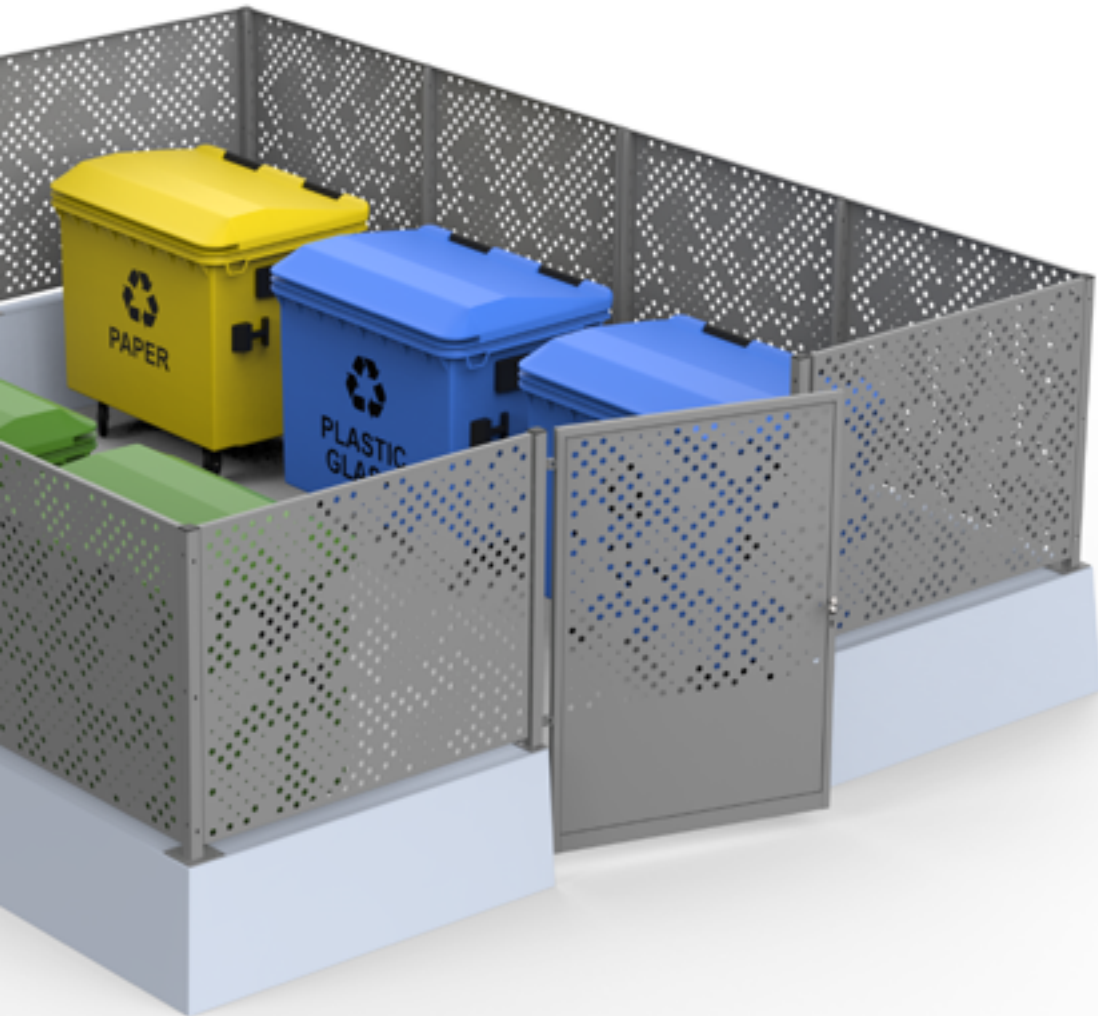

On request, the ecological island can be equipped with an electronic lock with combination. Useful for all those situations where personalized and reserved access to more people is required.

RETROSCENA