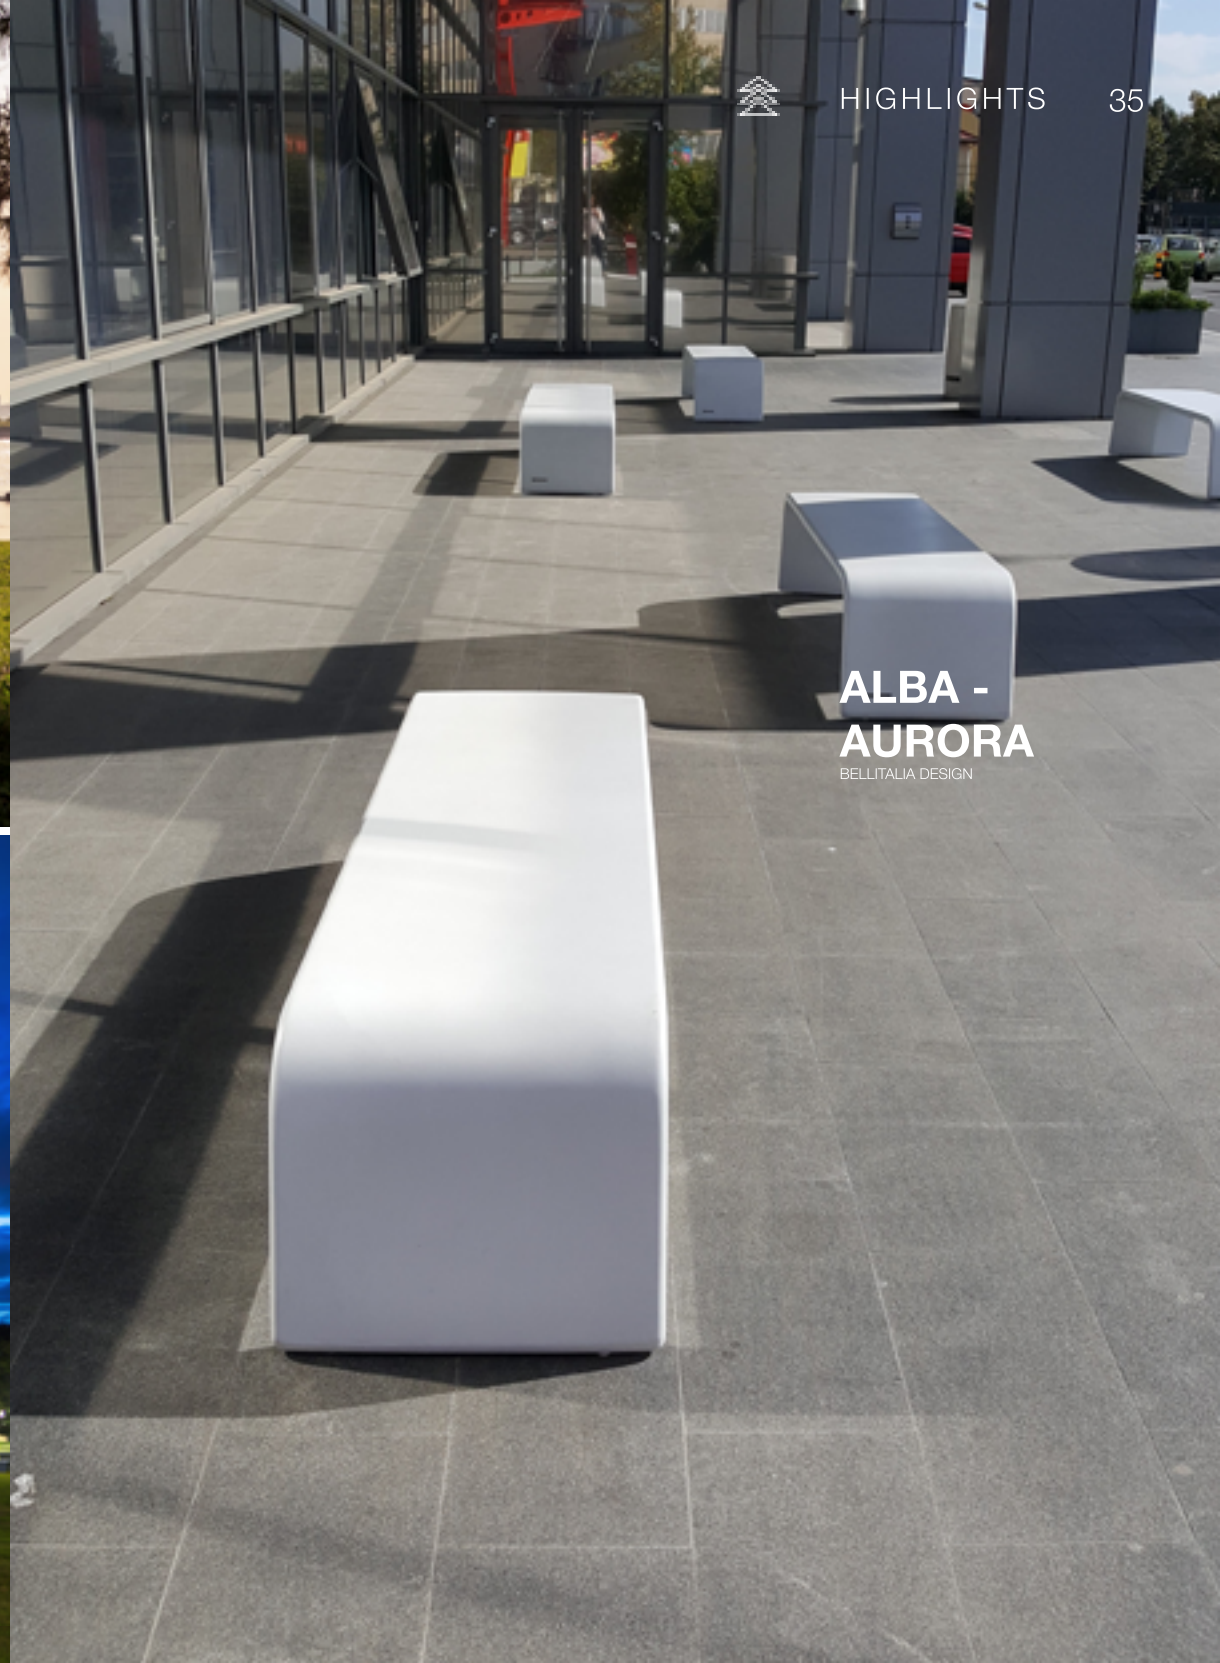

**ALBA -
AURORA**
BELLITALIA DESIGN